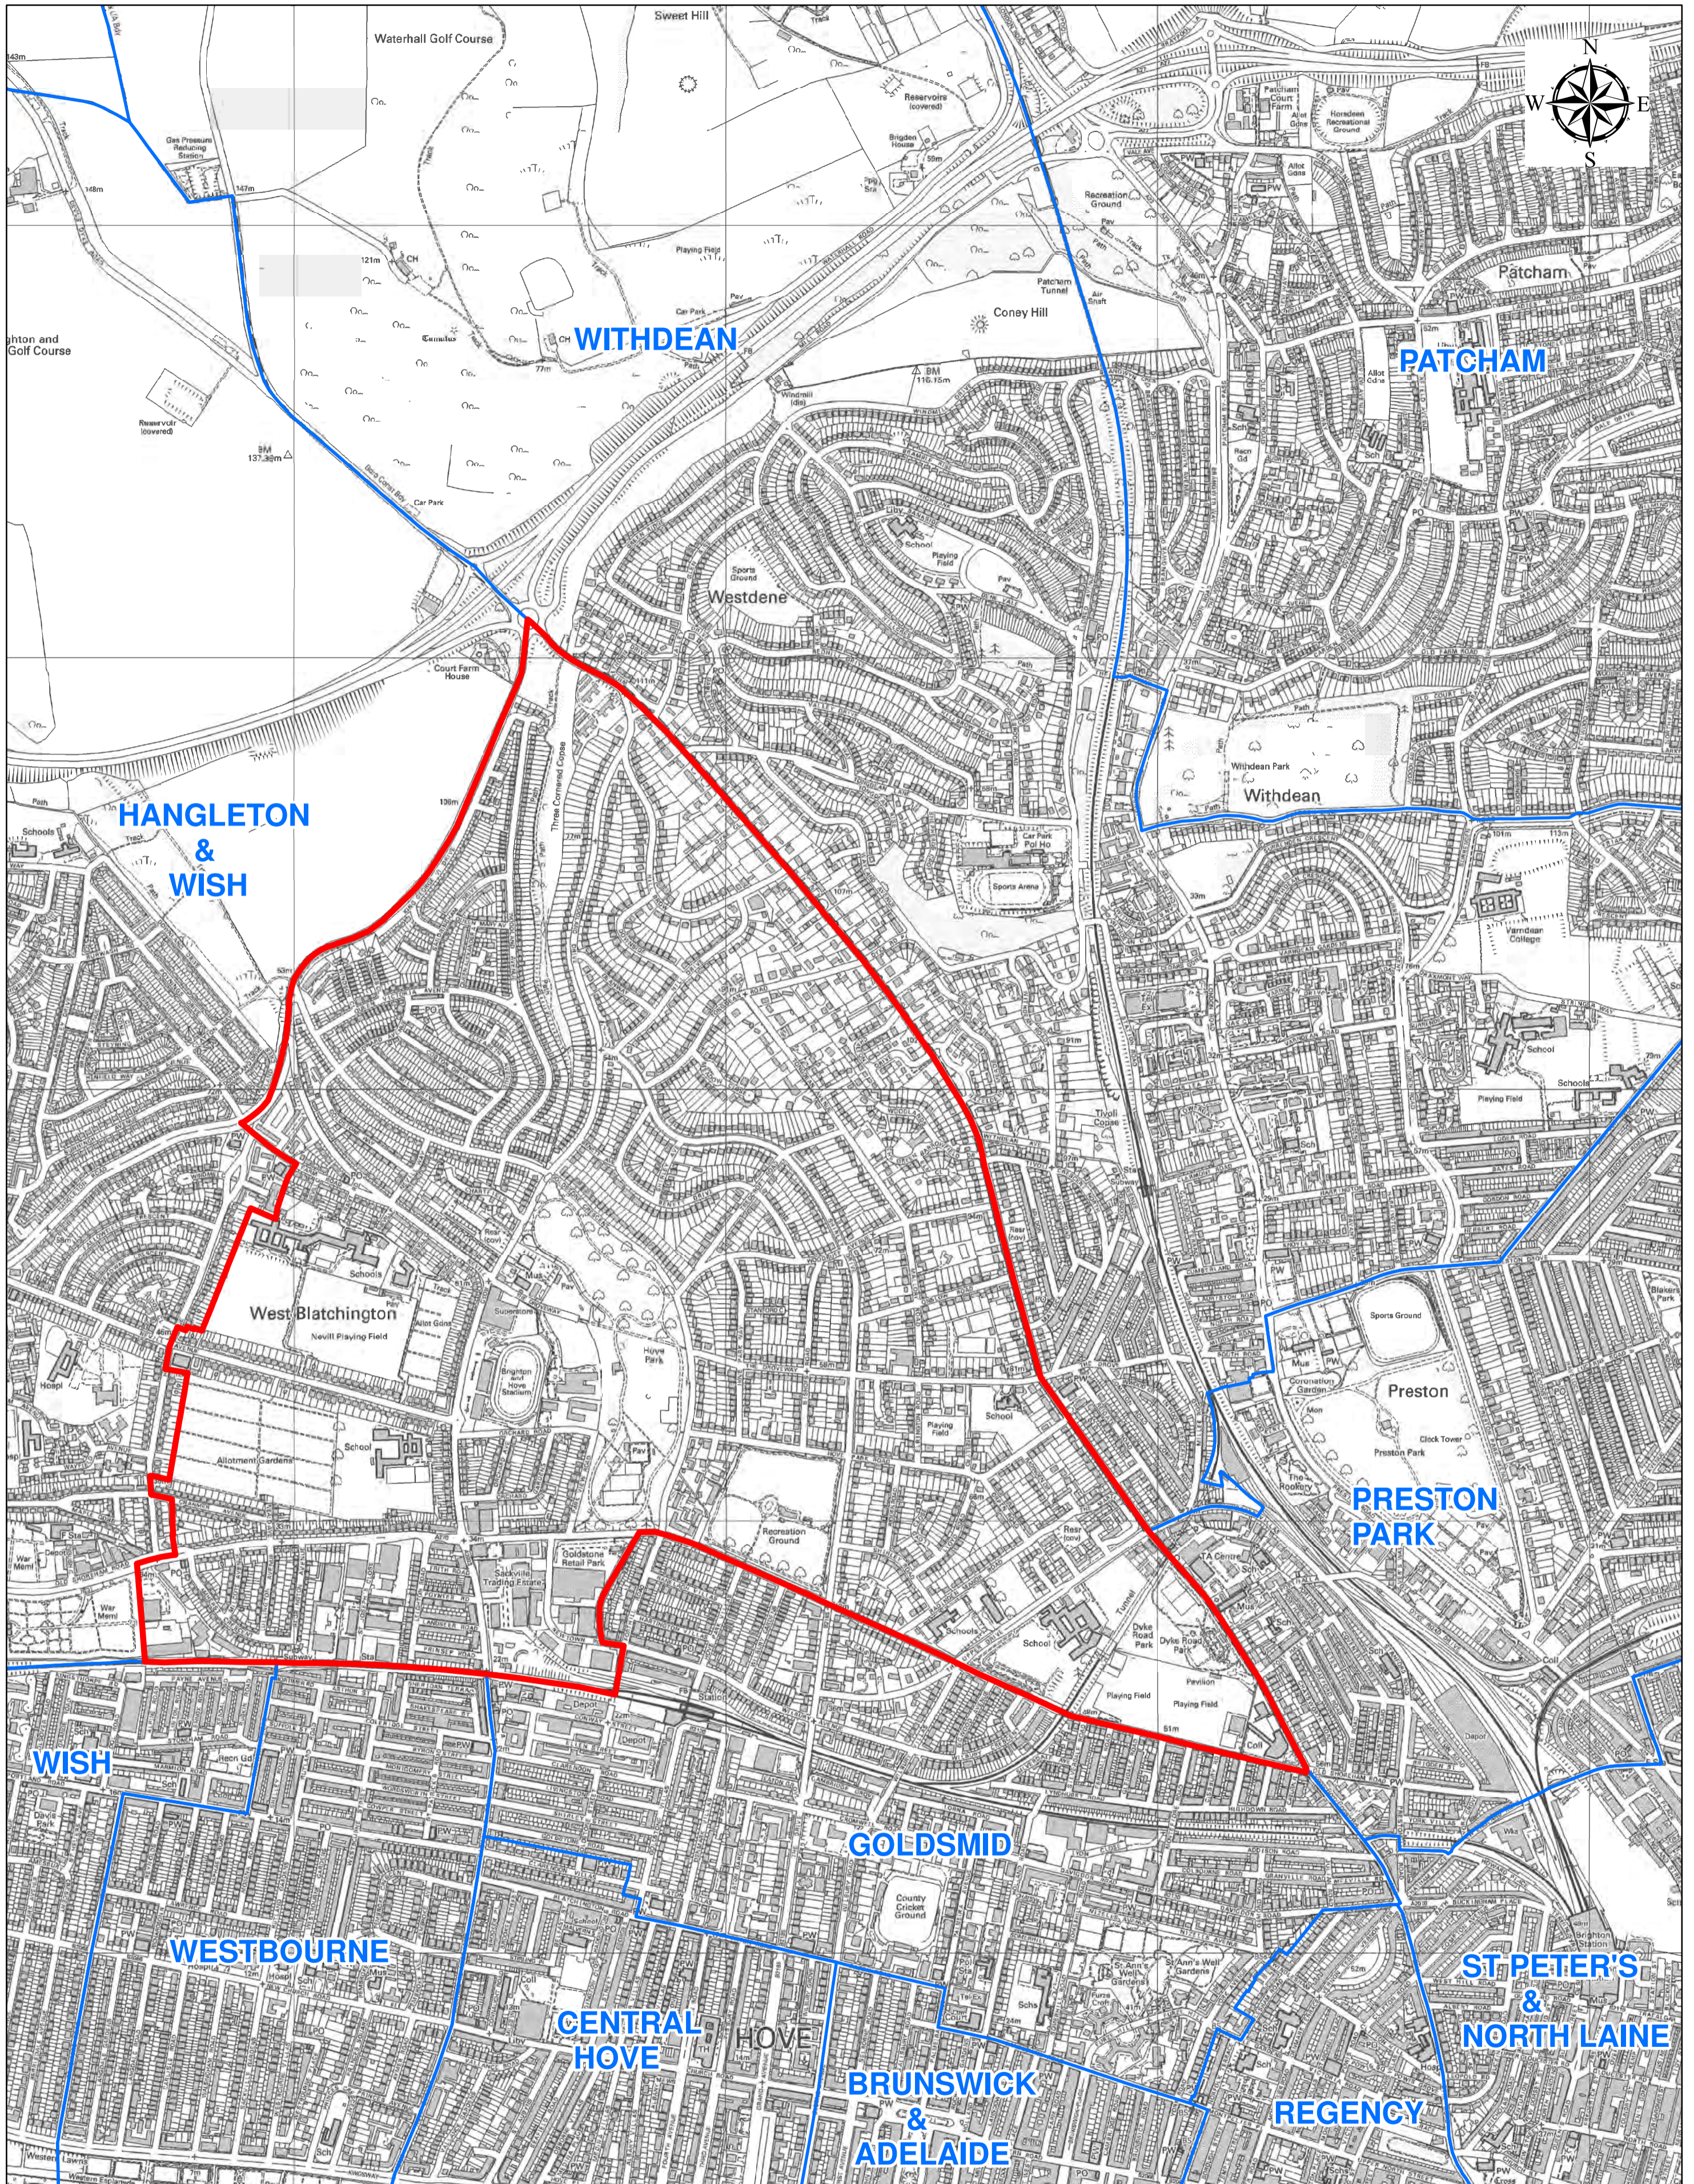

Appendix 2

Plan of Hove Park Neighbourhood Area (as submitted)

Hove Park Ward

Brighton & Hove
City Council

Hove Park Ward

Scale: 1:10,000